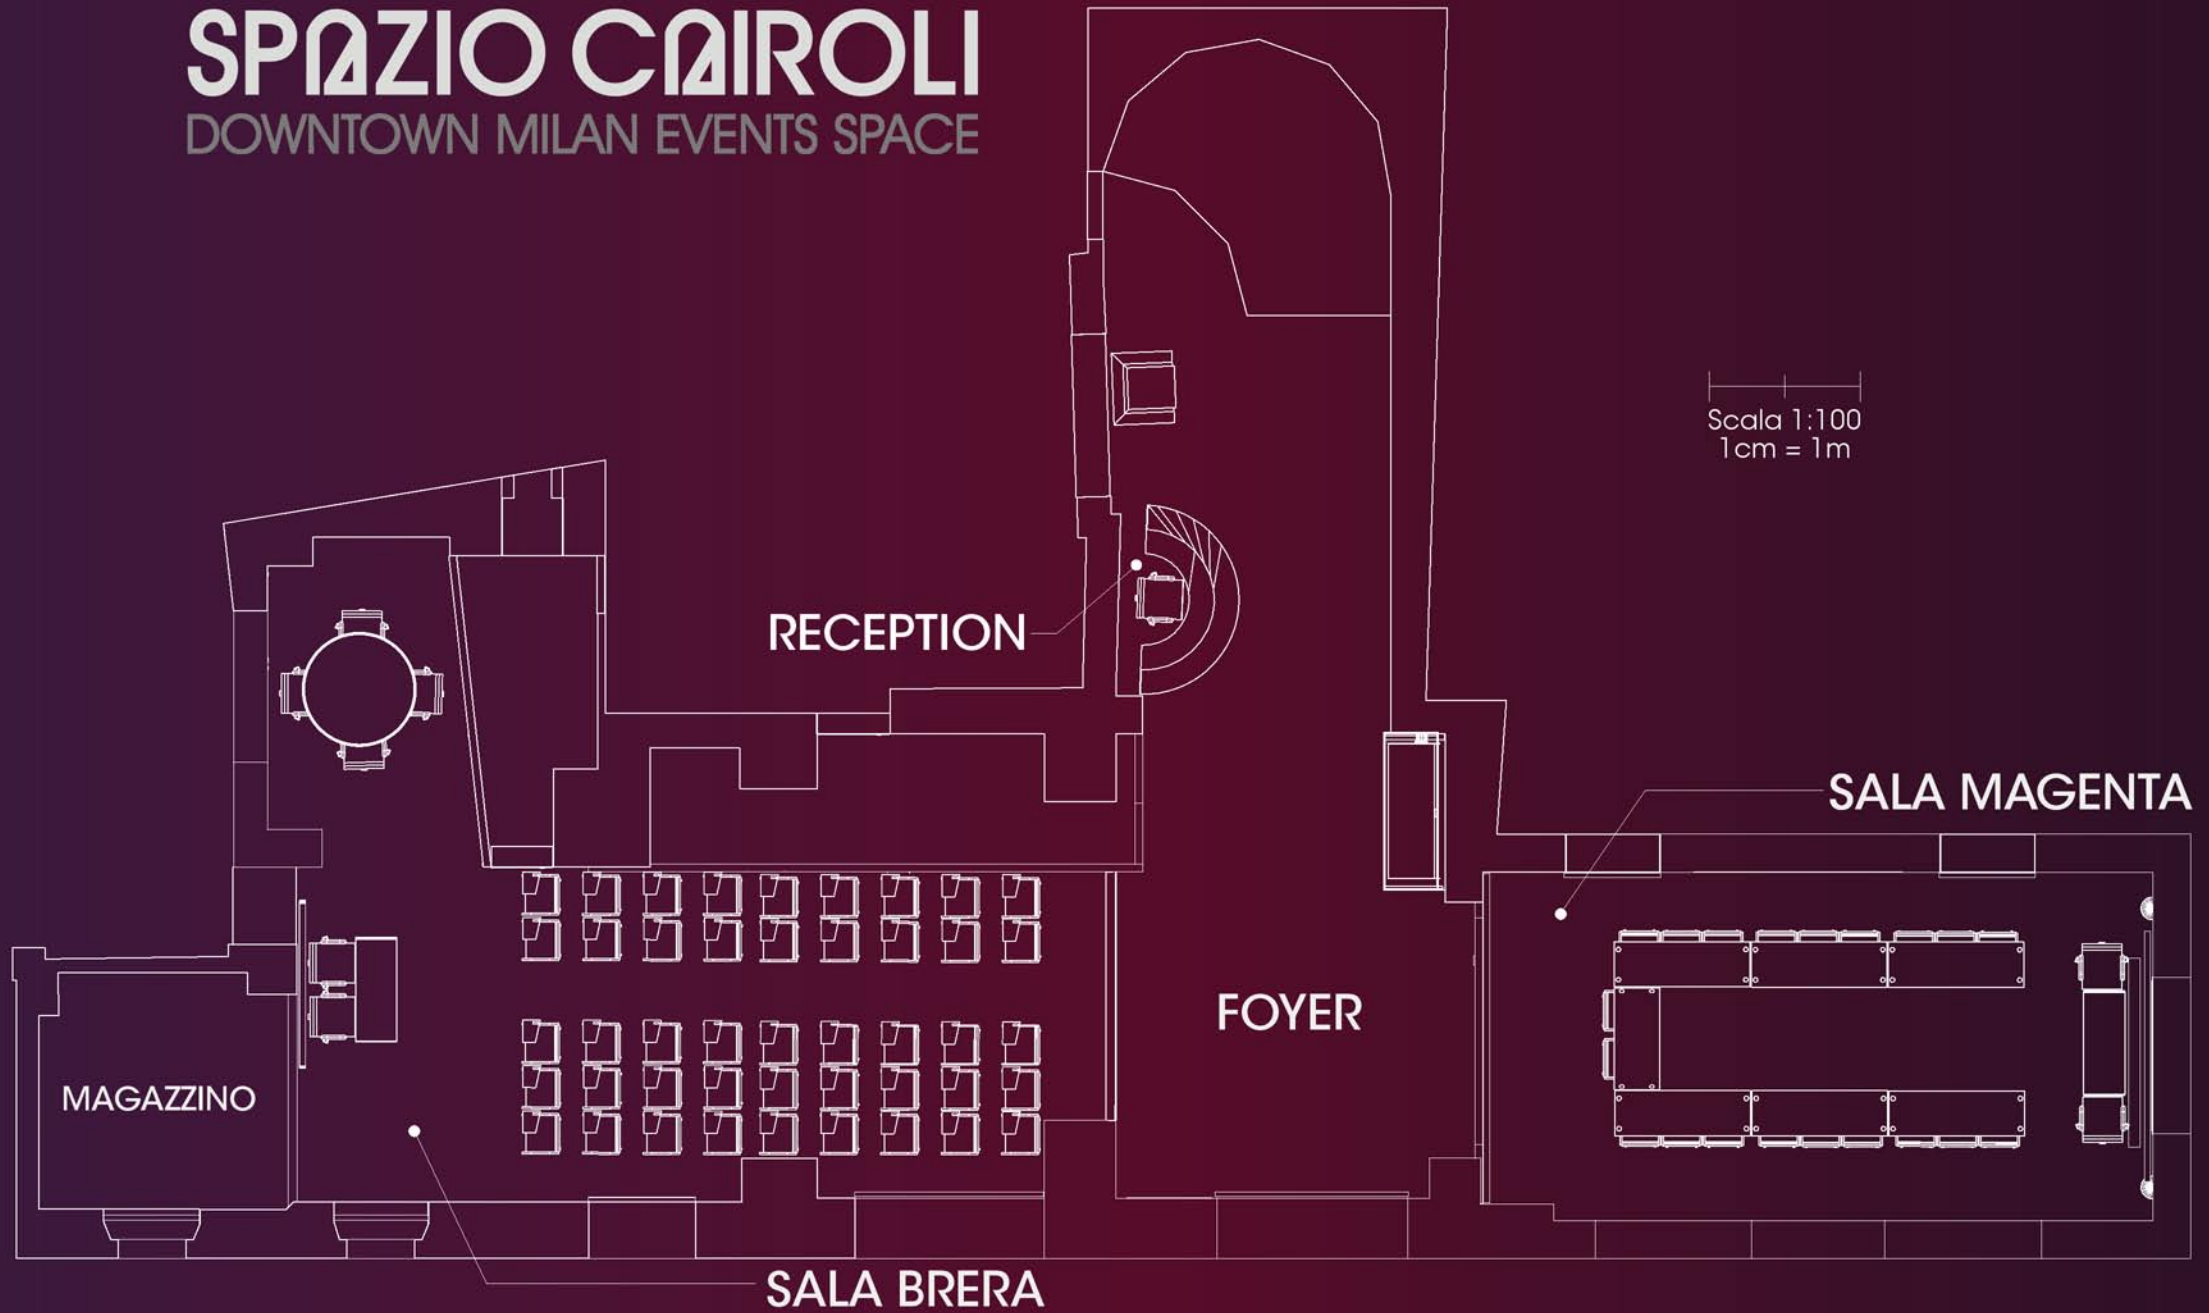

SPAZIO CAIROLI

DOWNTOWN MILAN EVENTS SPACE

Scala 1:100
1cm = 1m

RECEPTION

FOYER

SALA MAGENTA

MAGAZZINO

SALA BRERA

SPAZIO CAIROLI

DOWNTOWN MILAN EVENTS SPACE

Scala 1:100
1cm = 1m